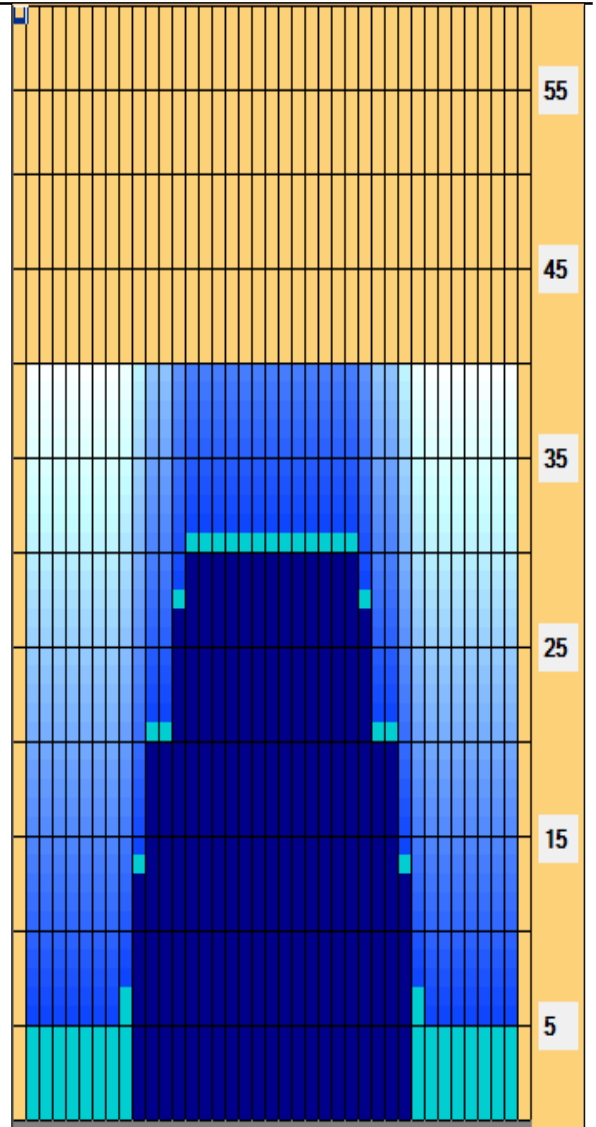

Kegel Recreation Series - BOURBON STREET - 6240

Oil Pattern Distance: 40 Feet	Reverse Brush Drop: 40 Feet	Oil Per Board: 50 uL
Forward Oil Total: 15.6 mL	Reverse Oil Total: 7.85 mL	Volume Oil Total: 23.45 mL
Forward Boards Crossed: 312 Boards	Reverse Boards Crossed: 157 Boards	Total Boards Crossed: 469 Boards

	Start	Stop	Loads	Speed	Crossed	Start	End	Feet	T.Oil
1	2L	2R	3	14	111	0.0	5.0	5.0	5550
2	9L	9R	1	18	23	5.0	7.0	2.0	1150
3	10L	10R	3	18	63	7.0	14.0	7.0	3150
4	11L	11R	3	18	57	14.0	21.0	7.0	2850
5	13L	13R	3	18	45	21.0	28.0	7.0	2250
6	14L	14R	1	22	13	28.0	31.0	3.0	650
7	2L	2R	0	22	0	31.0	34.0	3.0	0
8	2L	2R	0	26	0	34.0	40.0	6.0	0

Forward
Reverse
More

	Start	Stop	Loads	Speed	Crossed	Start	End	Feet	T.Oil
1	2L	2R	0	30	0	40.0	30.0	-10.0	0
2	14L	14R	1	22	13	30.0	27.0	-3.0	650
3	13L	13R	3	18	45	27.0	20.0	-7.0	2250
4	11L	11R	3	18	57	20.0	13.0	-7.0	2850
5	10L	10R	2	14	42	13.0	10.0	-3.0	2100
6	2L	2R	0	10	0	10.0	0.0	-10.0	0

Forward
Reverse
More

Conditioner:
Type In or Select One

TransferType:
Type In or Select One

- Forward
- Reverse
- Combined
- Buff

<p> Reverse Drop Brush 32'. Download PDF for full description.</p>

Item	3L-7L:18L-18R	8L-12L:18L-18R	13L-17L:18L-18R	18L-18R:17R-13R	18L-18R:12R-8R	18L-18R:7R-3R
Description	Outside Track:Middle	Middle Track:Middle	Inside Track:Middle	Middle: Inside Track	Middle:Middle Track	Middle:Outside Track
Track Zone Ratio	7.67	2.5	1.02	1.02	2.5	7.67